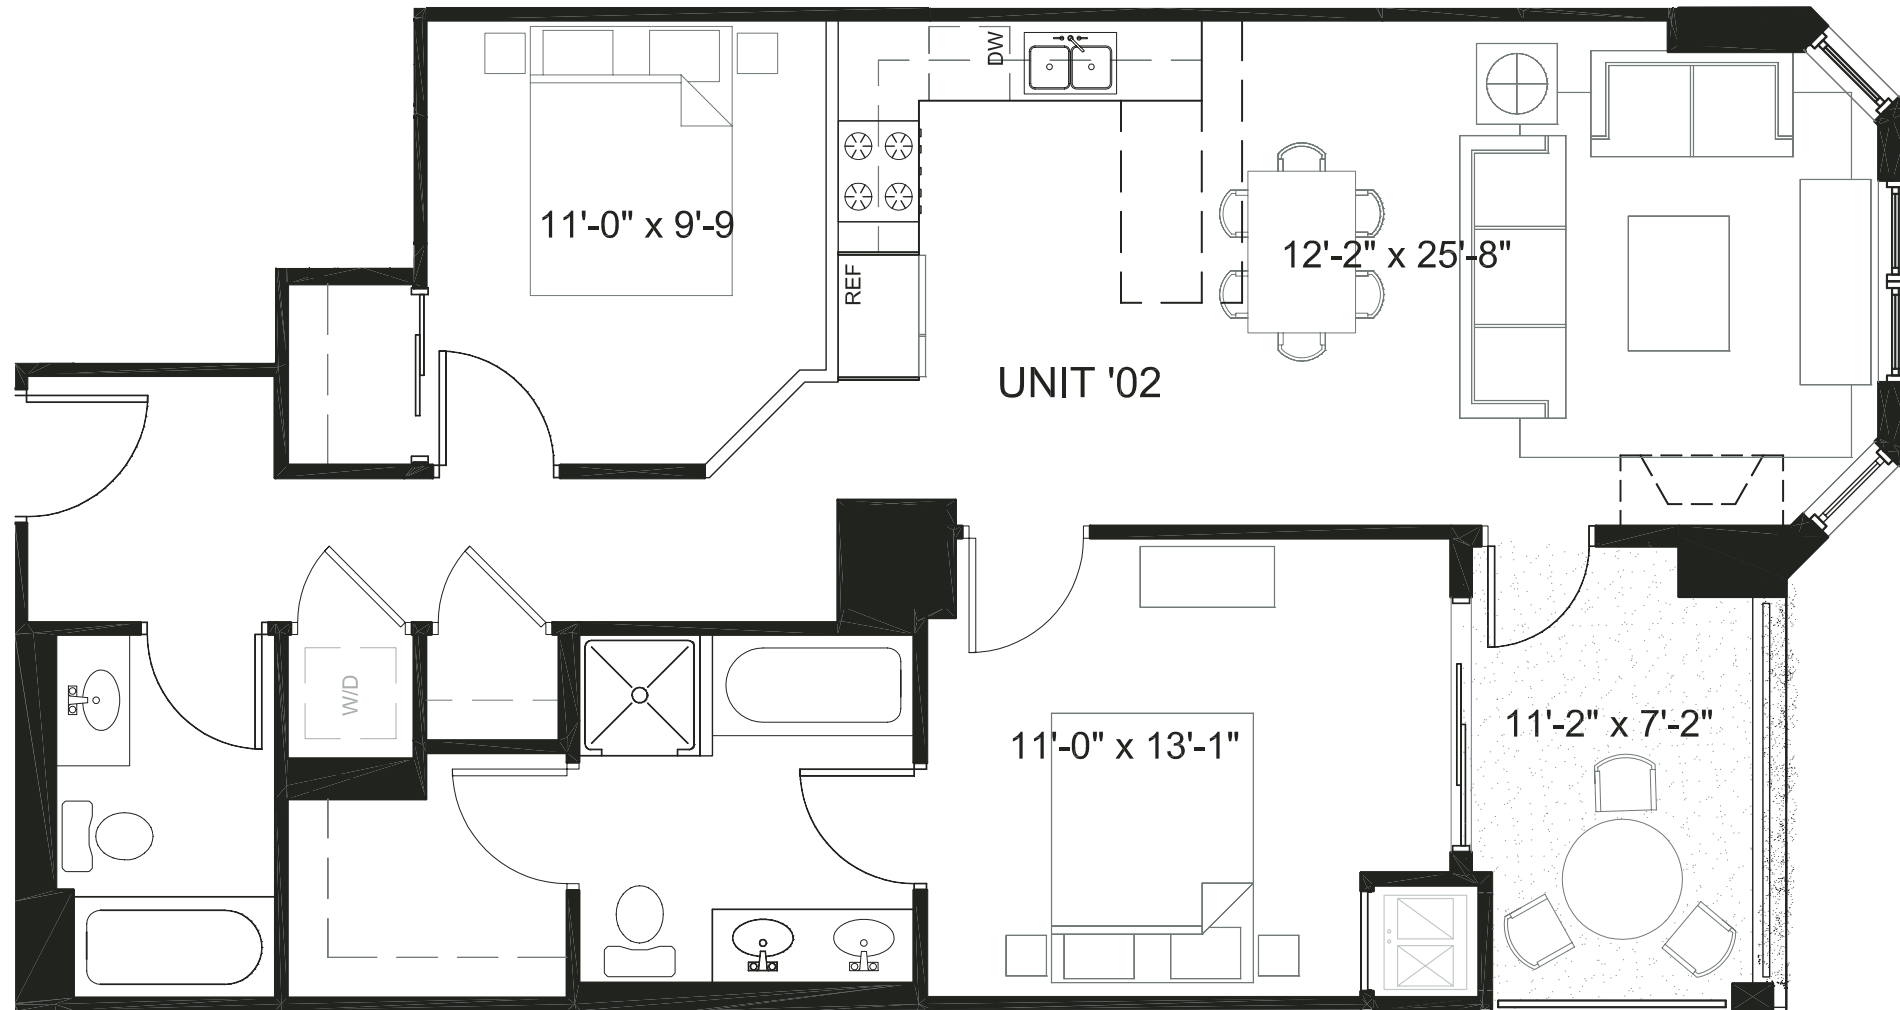

PREMIER VIEW UNIT 902-1502

1454 S. MICHIGAN AVE.
www.marqueechicago.com

@properties

Marquee Sales Center:
773-432-0200

DEVELOPED BY
SEDGWICK
PROPERTIES
Development Corporation

developer licenset579177

Developer reserves the right to change floor plans to accommodate structural and mechanical elements. Prices are subject to change without notice. Plans are artist's renderings. Dimensions are approximate and should not be used as precise measurements in establishing value. All plans and specifications are subject to change and may be revised without notice. Building materials are subject to be changed or substituted at Developers sole discretion and without notice.