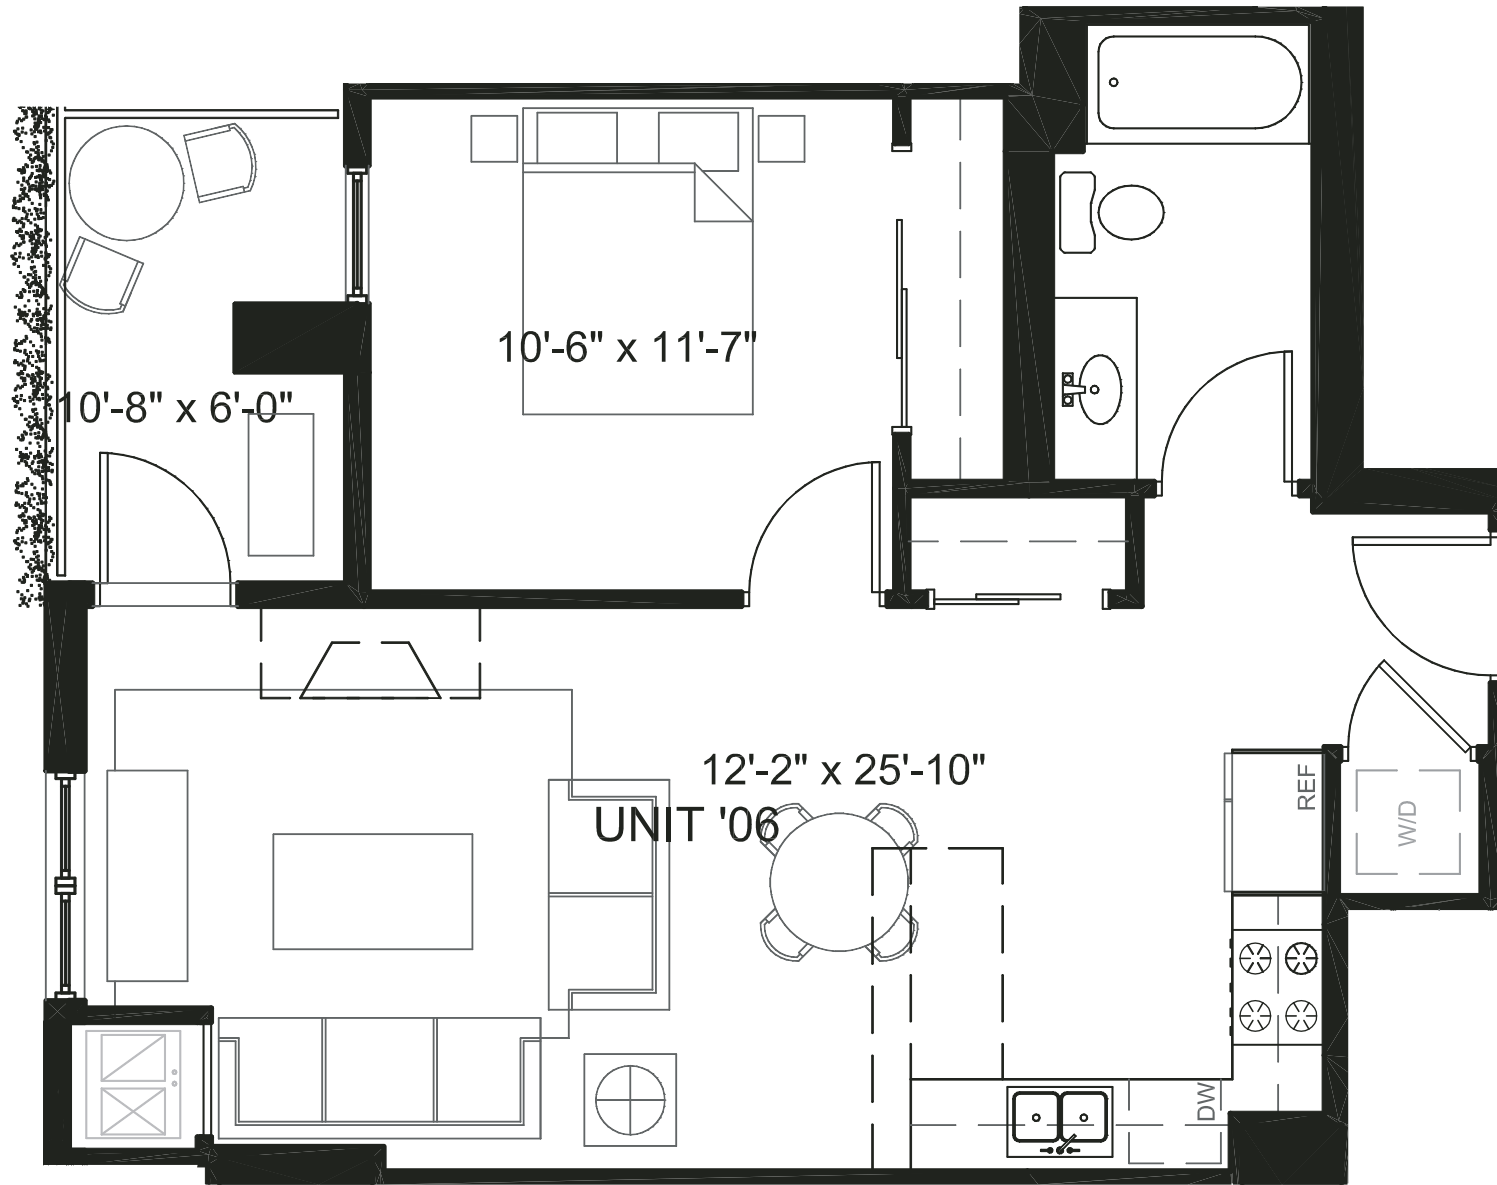

# UNIT 606, 806, 906, 1006, 1206, 1306, 1406, 1506

1454 S. MICHIGAN AVE.  
www.marqueechicago.com

@properties

Marquee Sales Center:  
773-432-0200

DEVELOPED BY  
**SEDGWICK**  
PROPERTIES  
Development Corporation