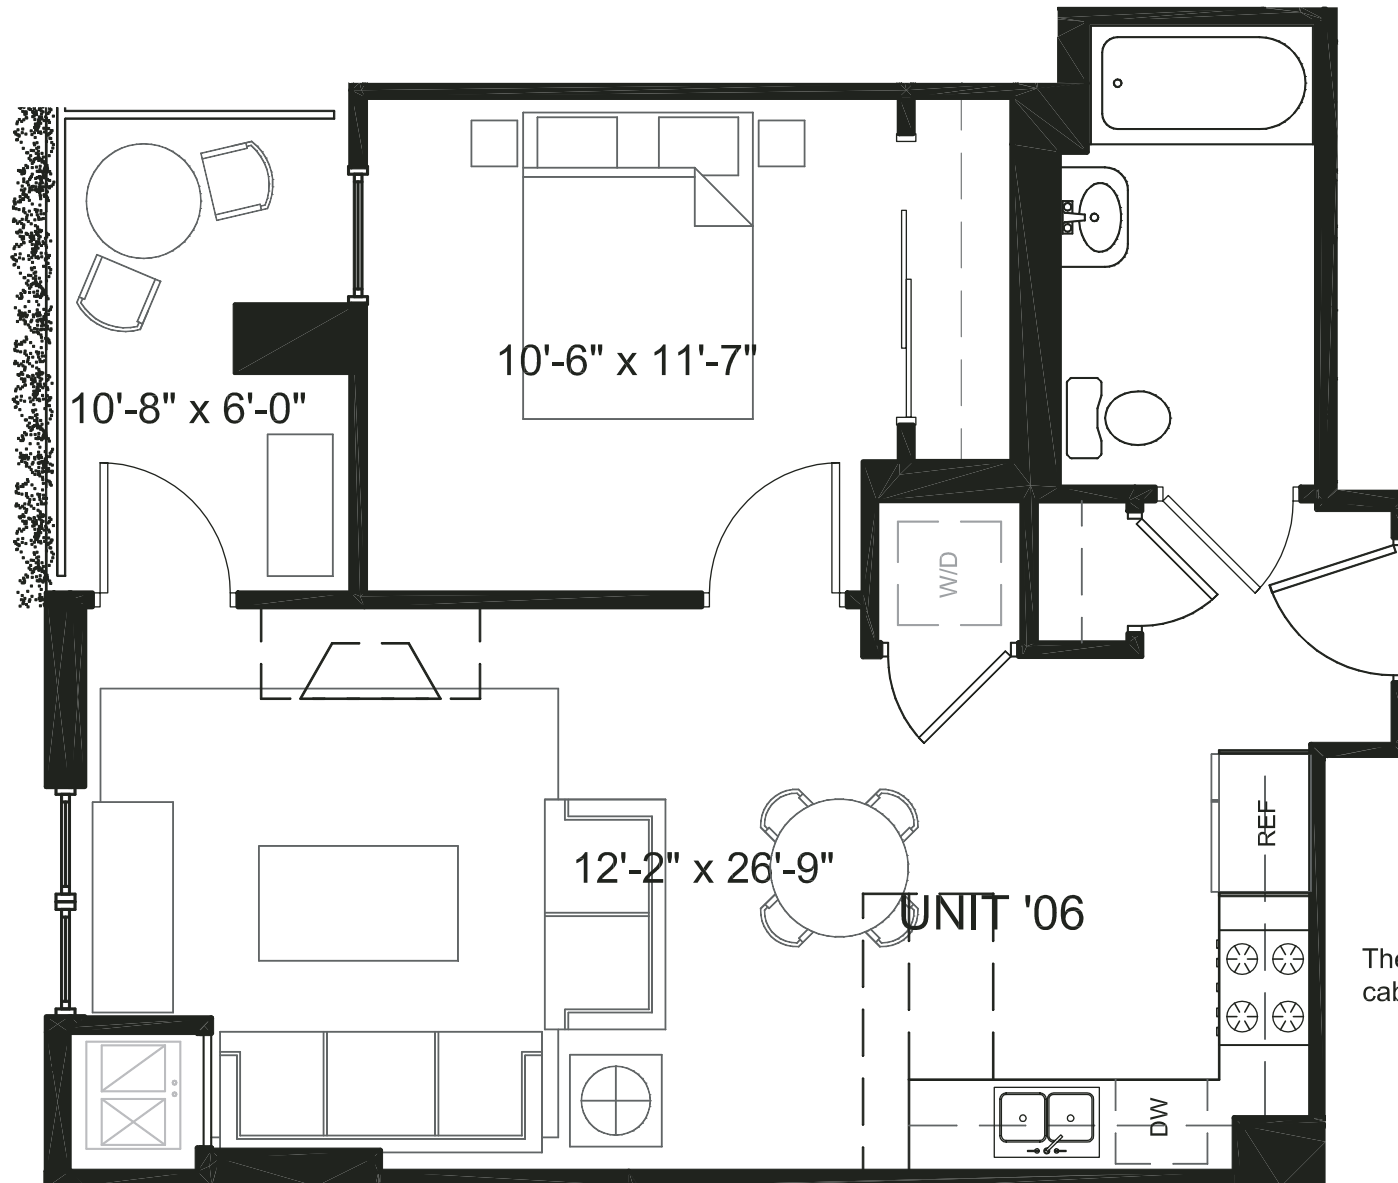

MARQUEE VIEW UNIT 1706, 2006

These units feature accessible
cabinetry in kitchen and baths.

1454 S. MICHIGAN AVE.
www.marqueechicago.com

NORGE CLEMENTE
MIKE SATO
AMY KISIELICA

Marquee Sales Center:
312.602.6400