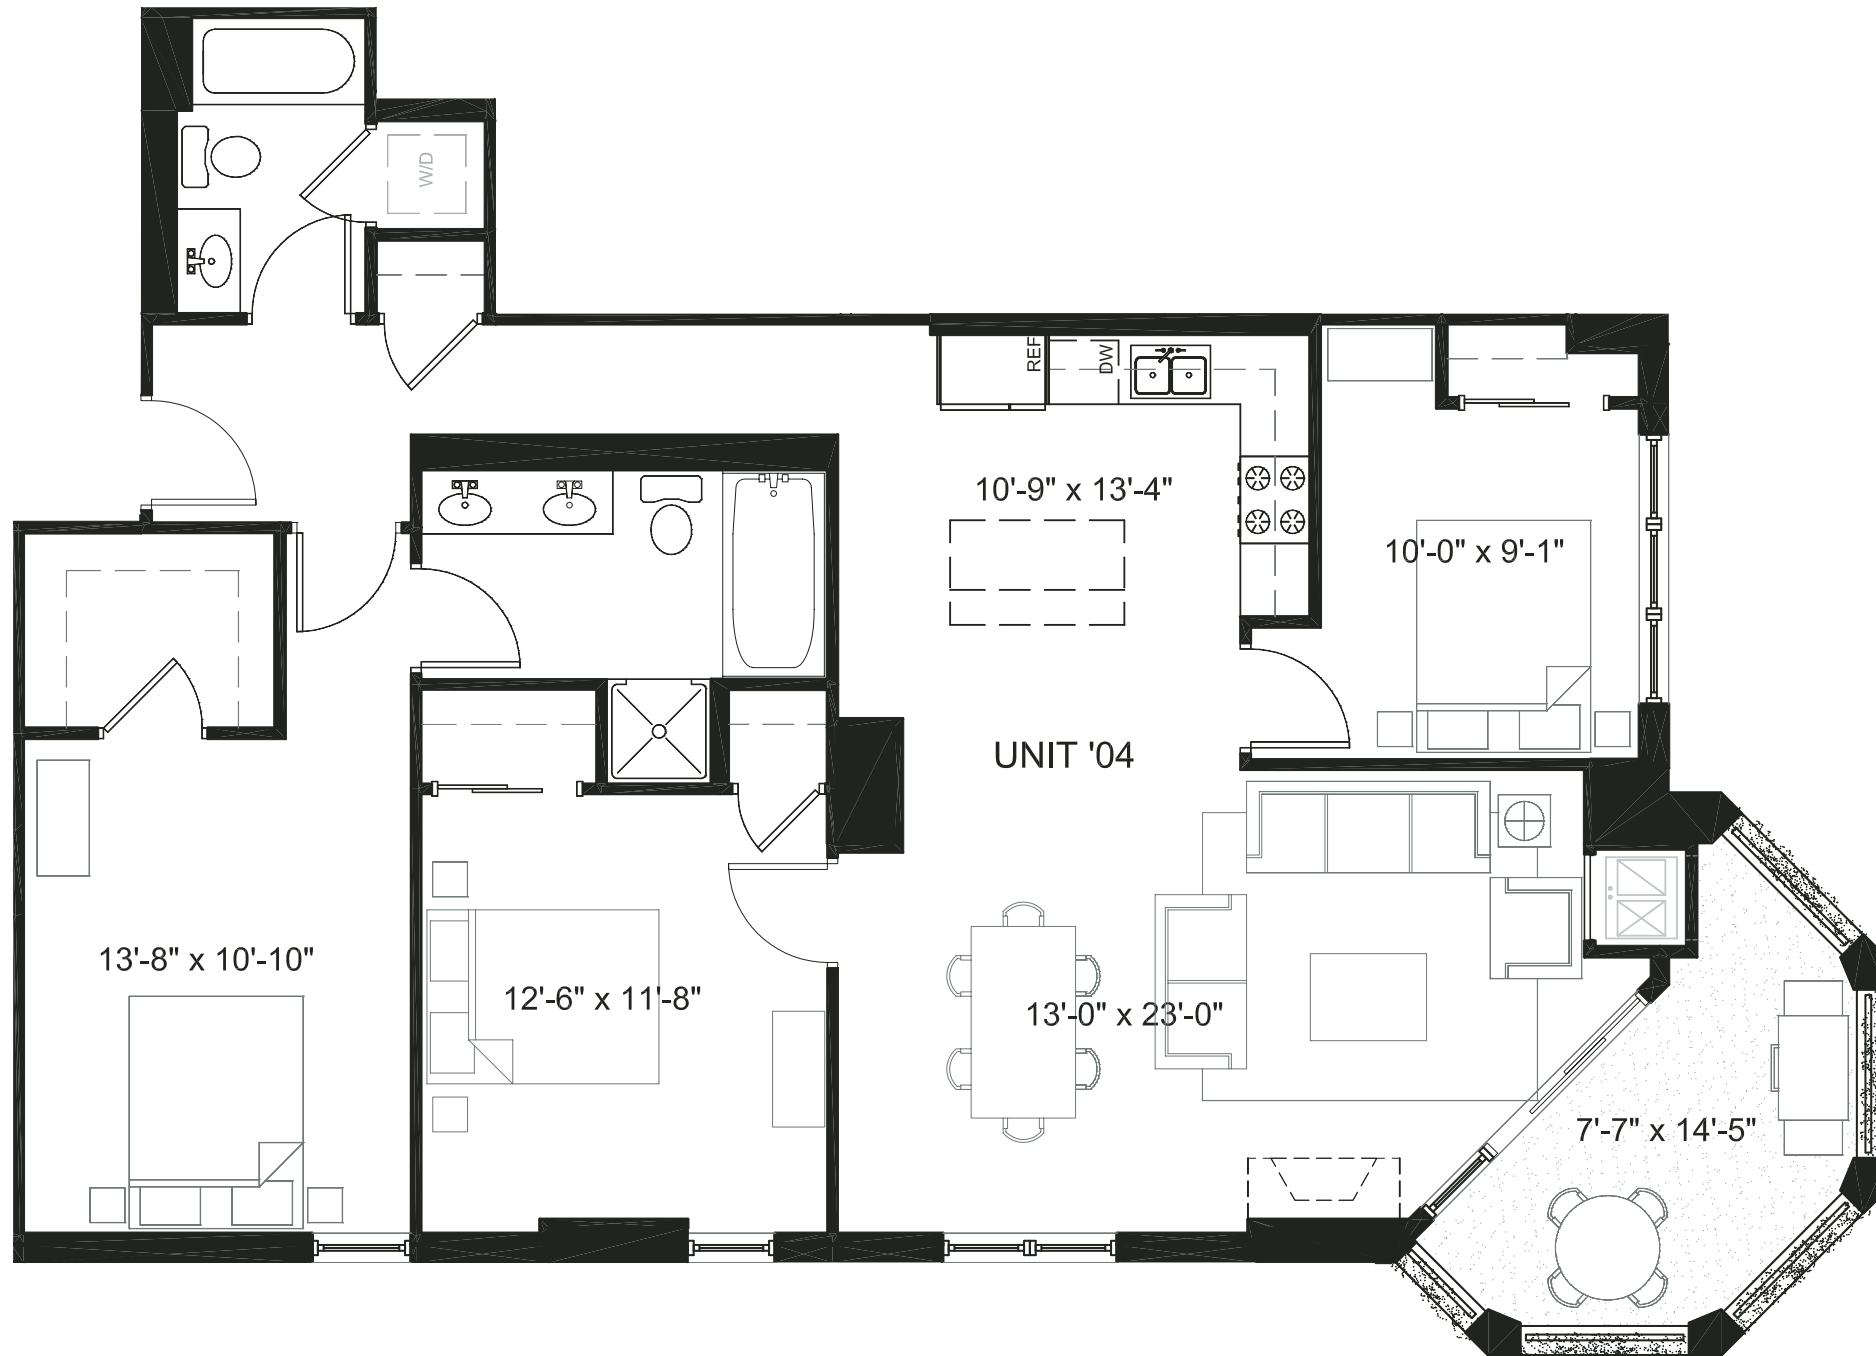

# MARQUEE VIEW UNIT 1704-2304

1454 S. MICHIGAN AVE.  
www.marqueechicago.com

NORGE CLEMENTE  
MIKE SATO  
AMY KISIELICA

Marquee Sales Center:  
312.602.6400

developer license: 1579177  
Developer reserves the right to change floor plans to accommodate structural and mechanical elements. Prices are subject to change without notice. Plans are artist's renderings. Dimensions are approximate and should not be used as precise measurements in establishing value. All plans and specifications are subject to change and may be revised without notice. Building materials are subject to be changed or substituted at Developers sole discretion and without notice.