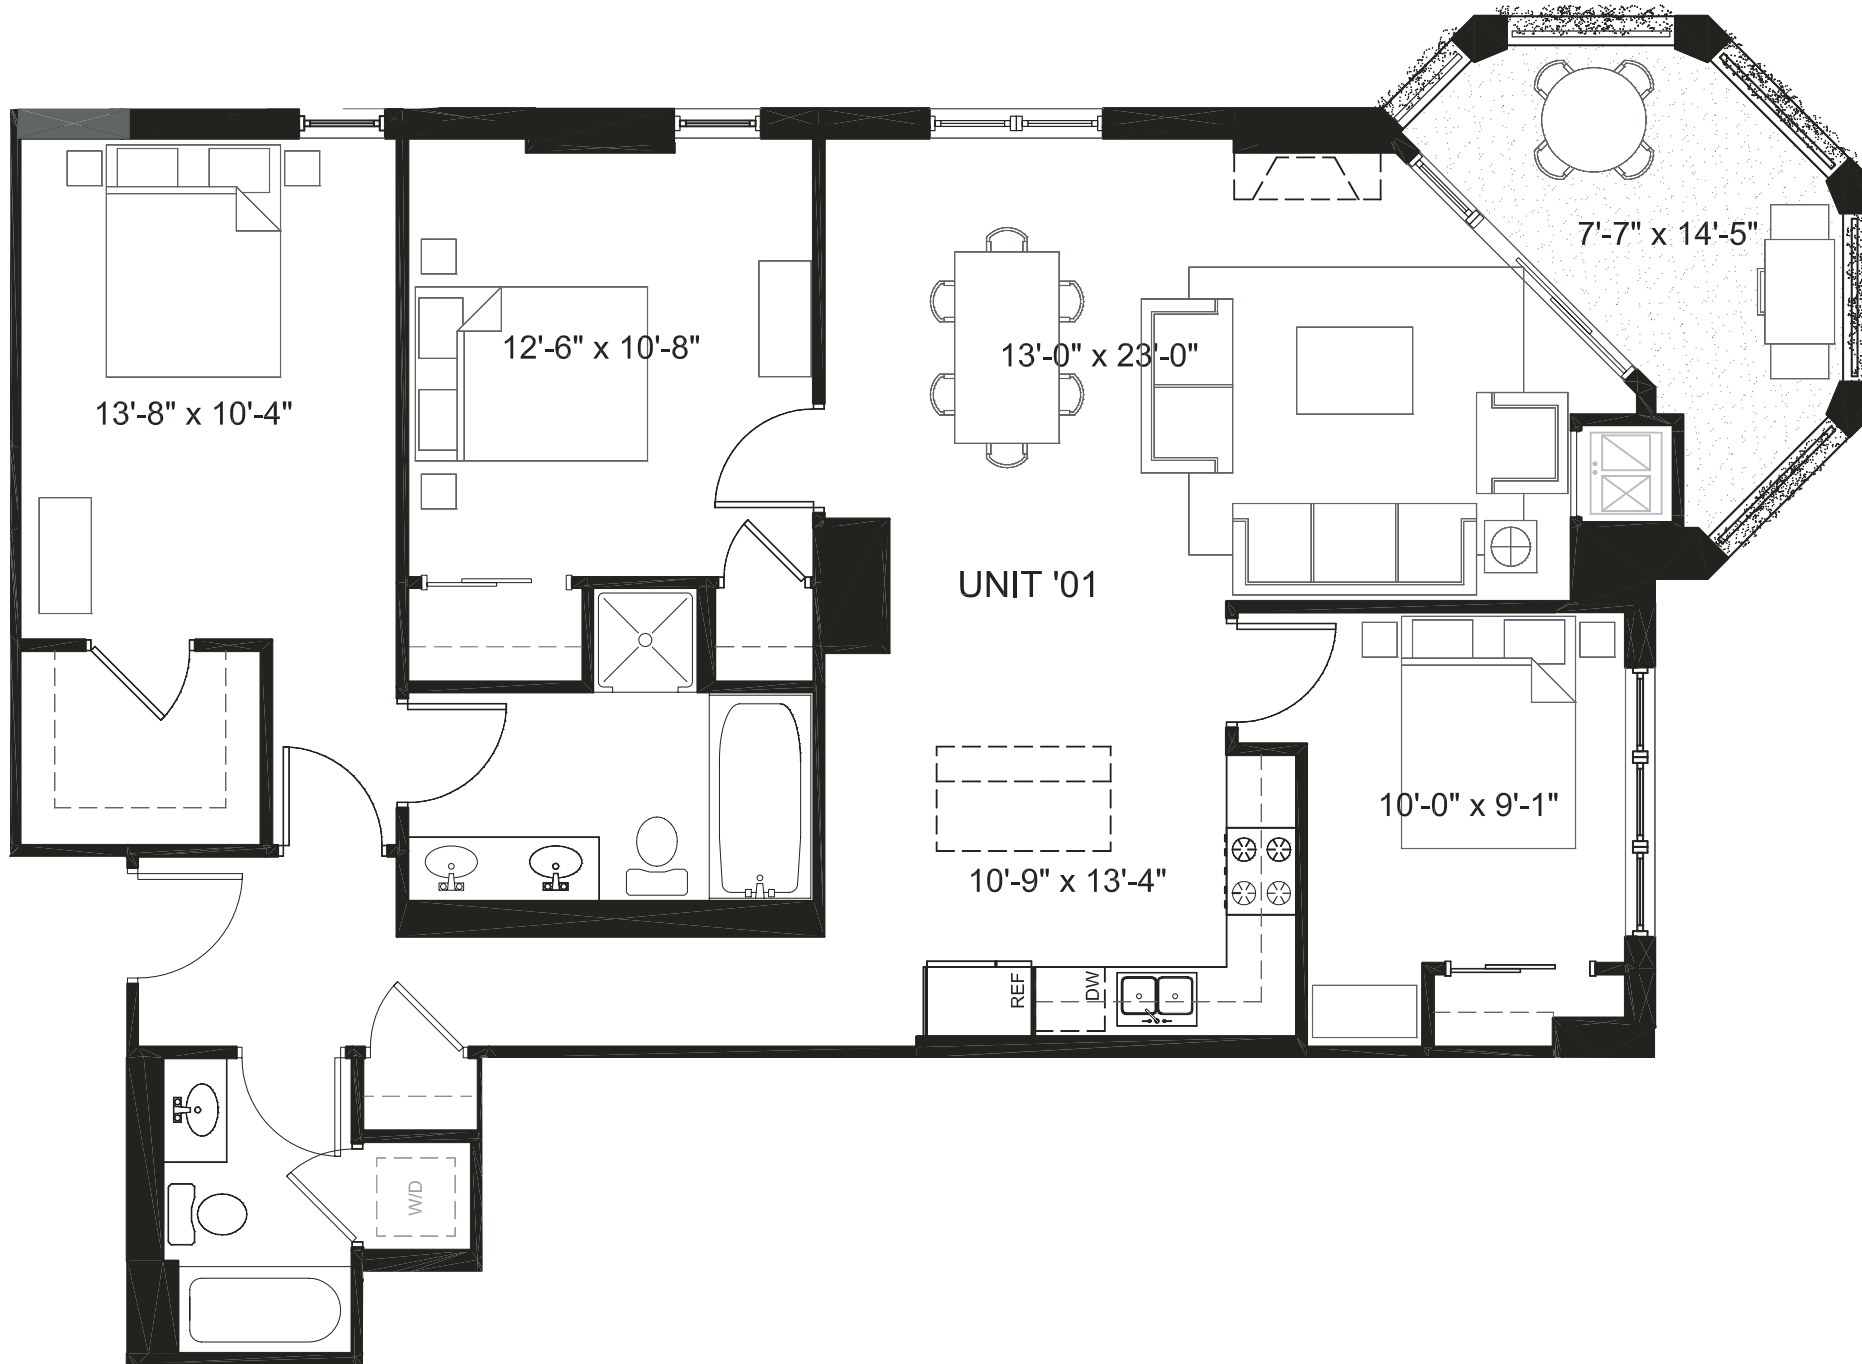

MARQUEE VIEW UNIT 1701, 1801, 1901, 2001, 2101, 2201, 2301

1454 S. MICHIGAN AVE.
www.marqueechicago.com

NORGE CLEMENTE
MIKE SATO
AMY KISIELICA

Marquee Sales Center:
312.602.6400

DEVELOPED BY
SEDGWICK
PROPERTIES
Development Corporation