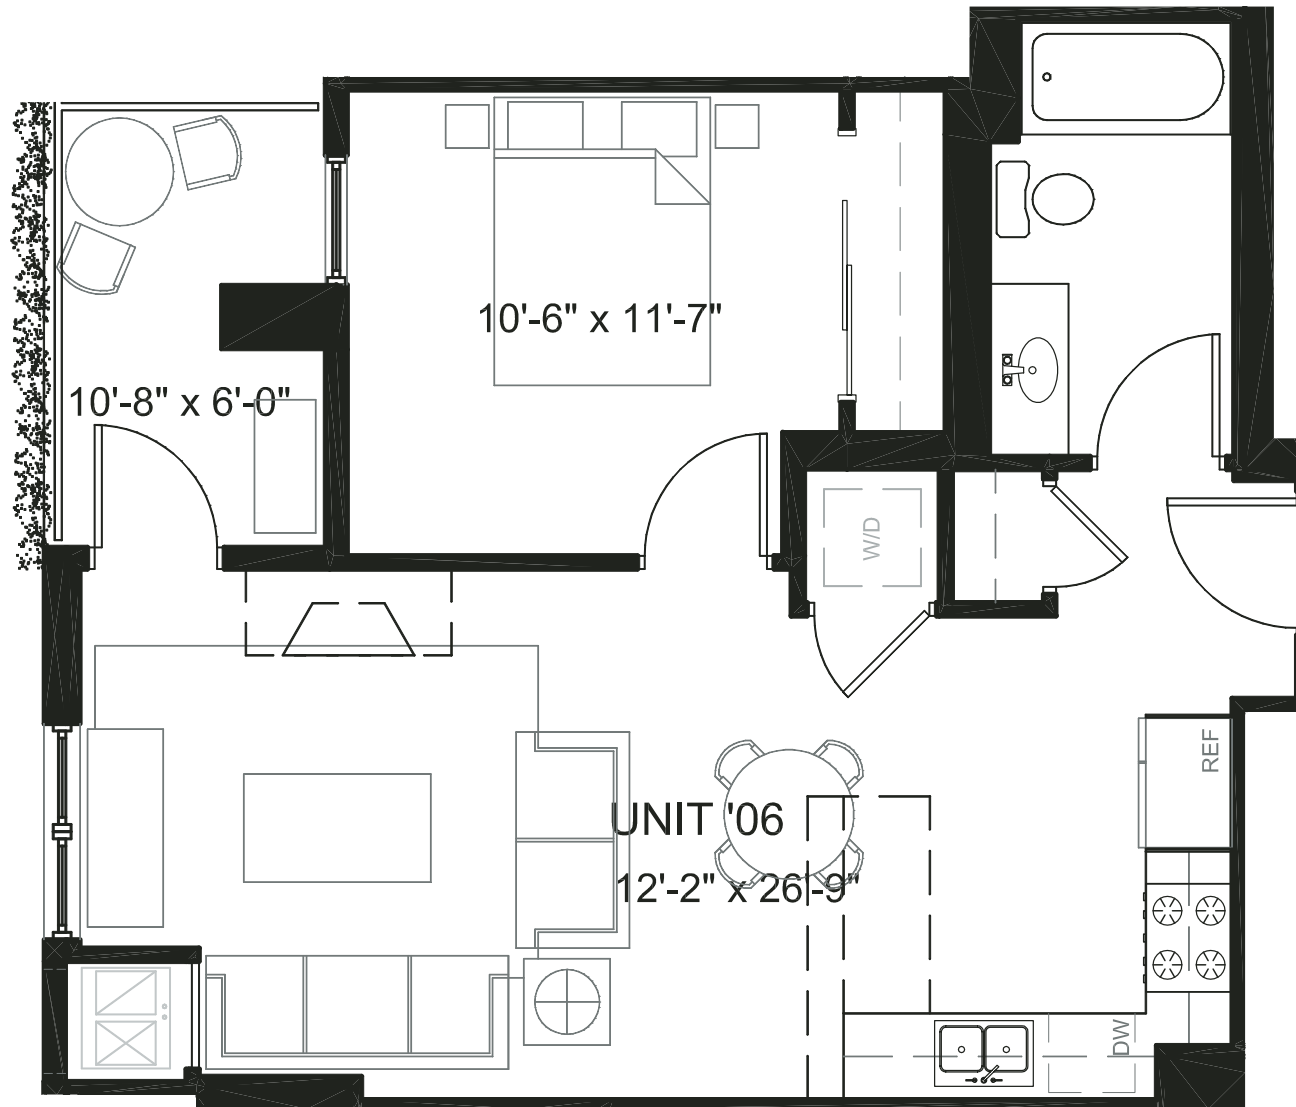

MARQUEE VIEW UNIT 1606, 1806, 1906, 2106, 2206, 2306

1454 S. MICHIGAN AVE.
www.marqueechicago.com

@properties

Marquee Sales Center:
773-432-0200

developer licenset579177
Developer reserves the right to change floor plans to accommodate structural and mechanical elements. Prices are subject to change without notice. Plans are artist's renderings. Dimensions are approximate and should not be used as precise measurements in establishing value. All plans and specifications are subject to change and may be revised without notice. Building materials are subject to be changed or substituted at Developers sole discretion and without notice.