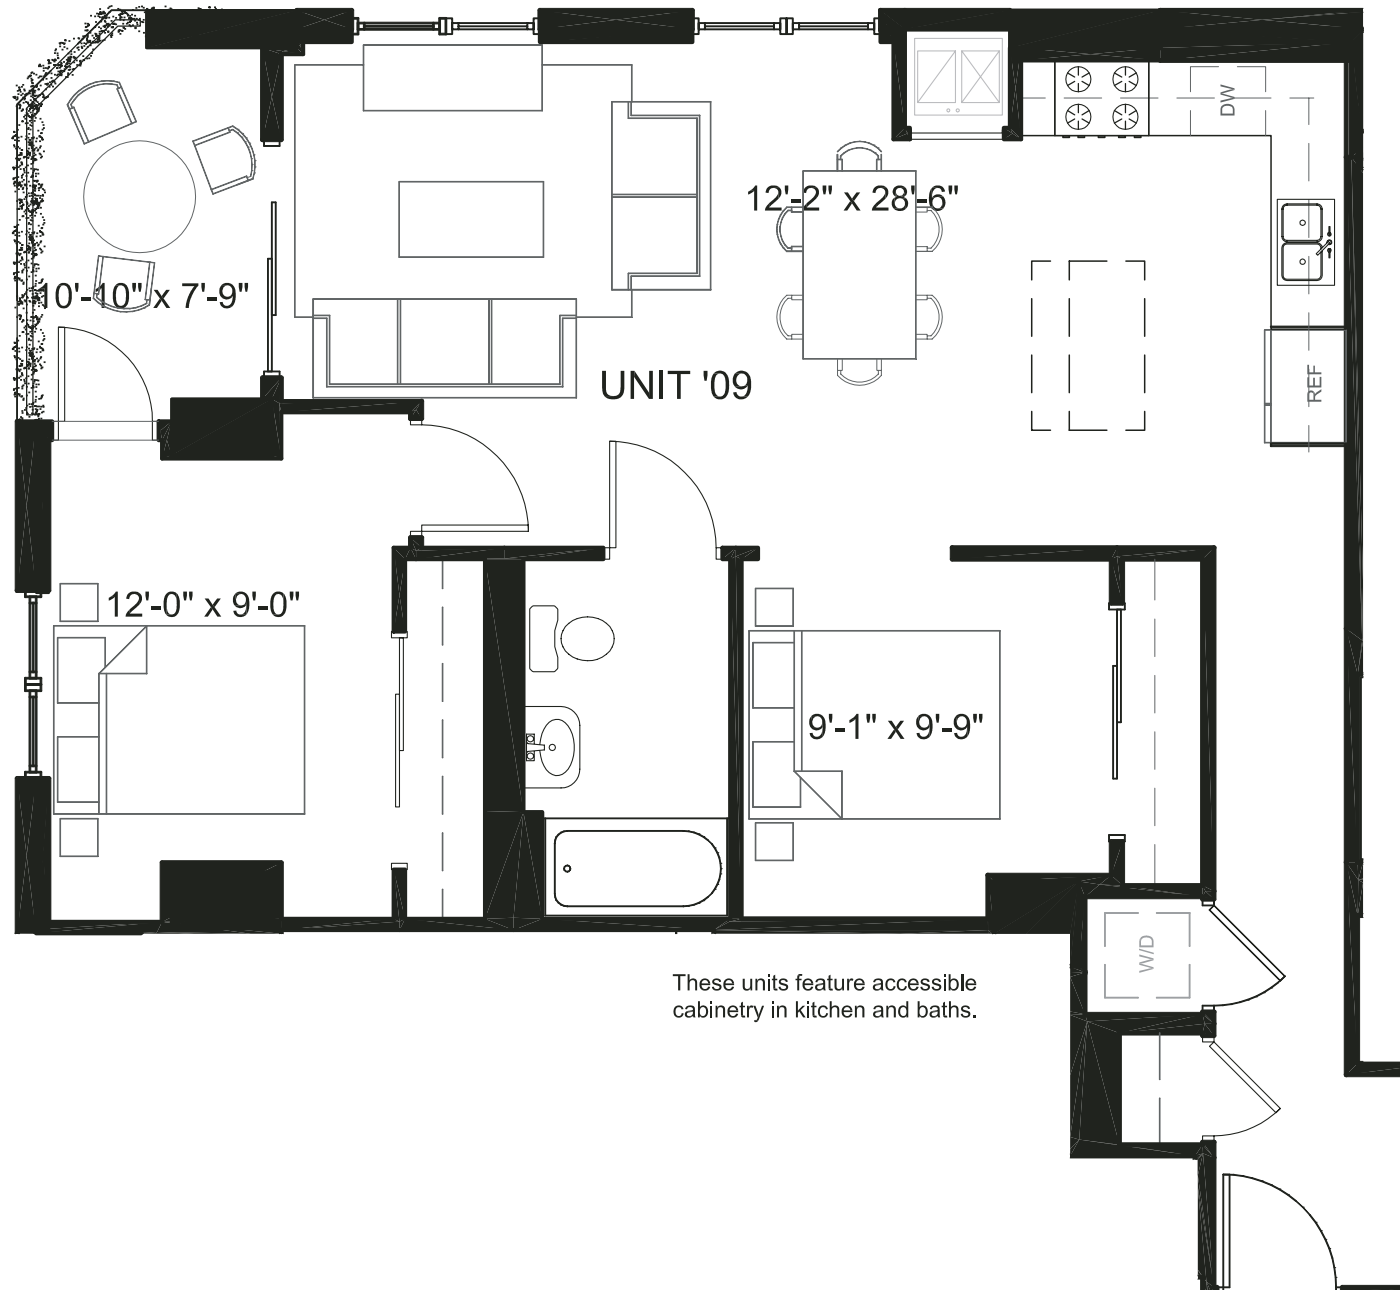

PREMIER VIEW UNIT 1409 & 1509

These units feature accessible cabinetry in kitchen and baths.

1454 S. MICHIGAN AVE.
www.marqueechicago.com

@properties

Marquee Sales Center:
773-432-0200

DEVELOPED BY
SEDGWICK
PROPERTIES
Development Corporation